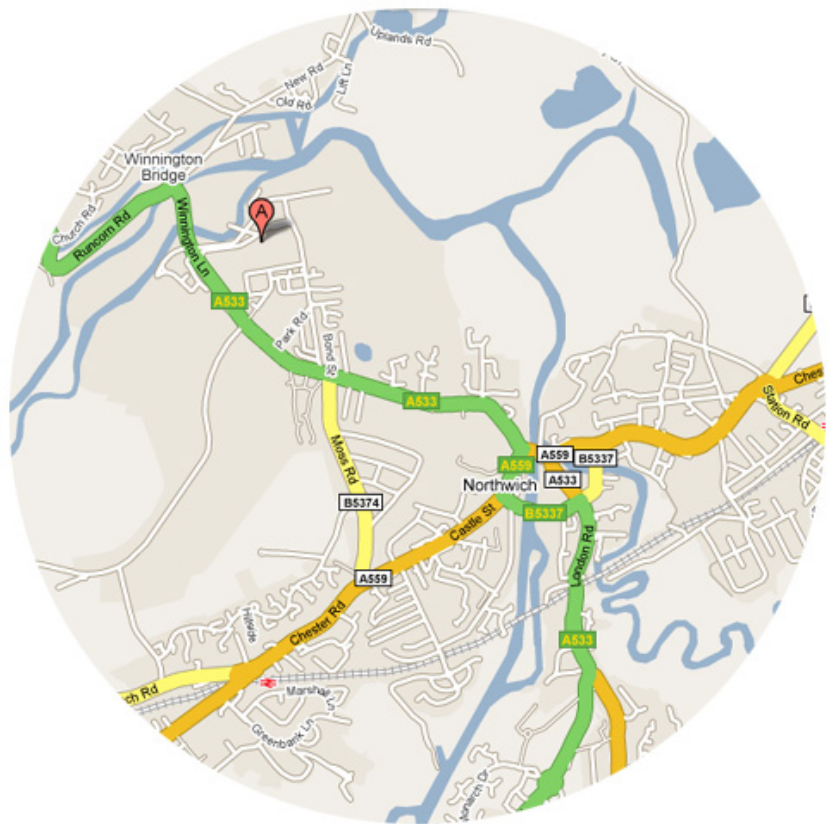

Map & Directions

Howard James Limited
Winnington Hall
Winnington Avenue
Northwich
Cheshire

Telephone: 0844 504 0223
Fax 0844 504 0224
www.howardjames.co.uk
info@howardjames.co.uk

Directions:

From The Northwich Town Centre – Bull Ring roundabout

Leave Northwich town centre via the Bull Ring on the A533 and proceed over the river via swing bridge taking the right turn at the mini-roundabout. Proceed up the hill towards Winnington, passing straight through two sets of traffic lights. Pass over the bridge and take the right turn into Brunner Mond works; Winnington Hall is situated on the right.